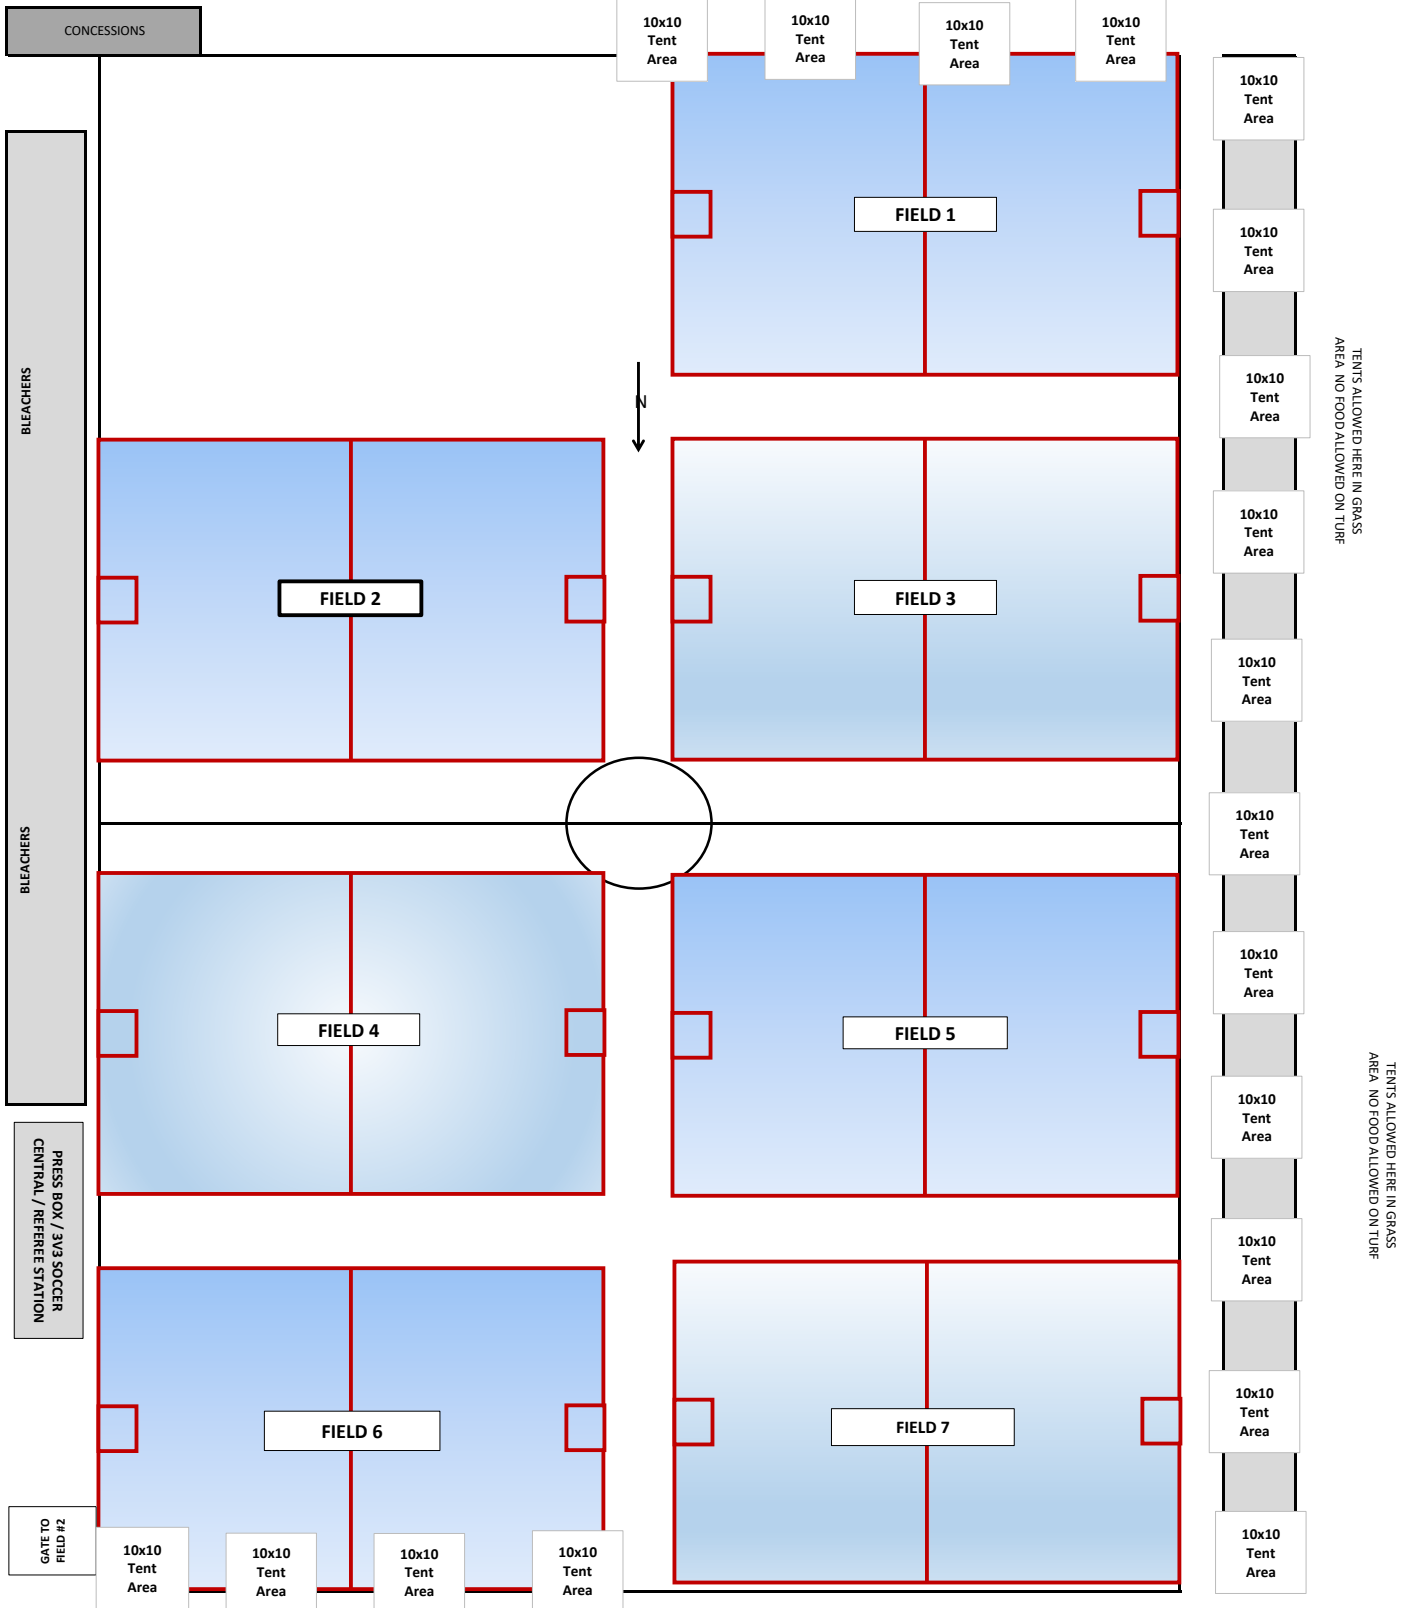

COOPER FAMILY SOCCER COMPLEX - FIELD 1

COOPER FAMILY SOCCER COMPLEX - FIELD 2

Field 2 Goal

CONCESSIONS & VENDORS

KEEP OUT OF GOAL AREA

FIELD 8

FIELD 9

PRESS BOX
3V3 SOCCER CENTRAL
REFEREE STATION

FIELD 10

TENTS ALLOWED HERE IN GRASS
AREA NO FOOD ALLOWED ON TURF

FIELD 11

KEEP OUT OF GOAL AREA

Field 2 Goal

GATE TO FIELD #1

COOPER FAMILY SOCCER COMPLEX - FIELD 3