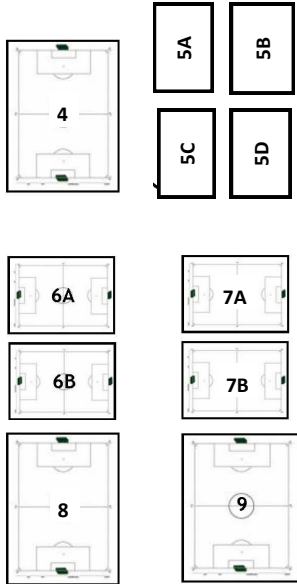

INDOOR FACILITY